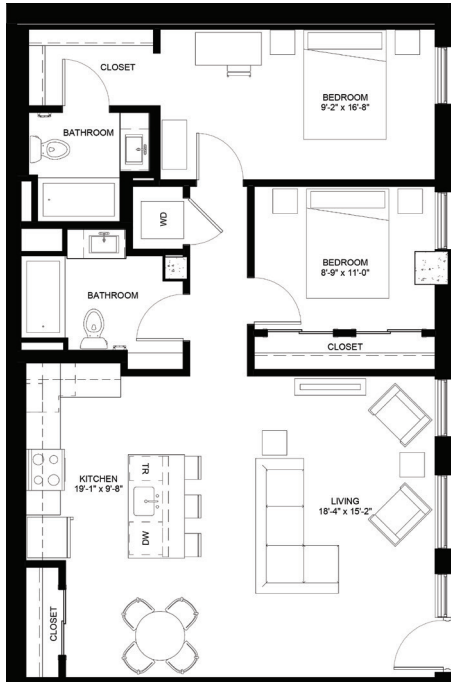

FLOOR PLAN

CANNONDALE

2 BEDROOM • 2 BATHROOM
1,025 SQUARE FEET

Floor plans are artist renderings. Subject to change.

29BRYANT
APARTMENTS

CANNONDALE

2 BEDROOM • 2 BATHROOM
1,025 SQUARE FEET

29BRYANT
APARTMENTS

Floor plans are artist renderings. Subject to change.

NOTES

BUILDING LEVELS:

2934 BRYANT AVENUE SOUTH
MINNEAPOLIS, MN 55408

612.230.8621

INFO@29BRYANTAPARTMENTS.COM

29BRYANTAPARTMENTS.COM