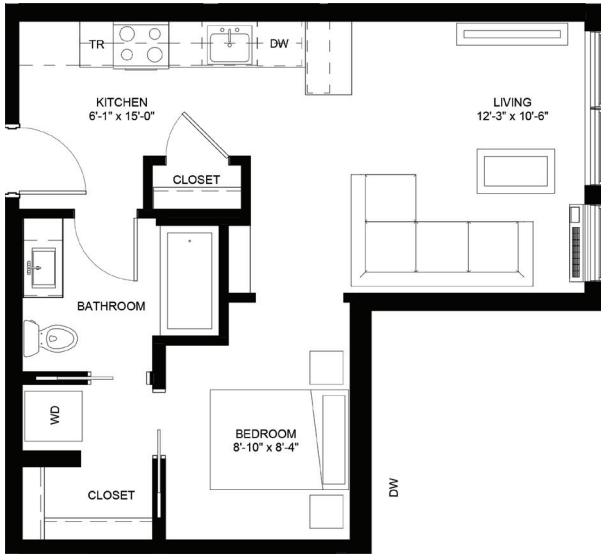

MERIDA

1 BEDROOM ALCOVE • 1 BATHROOM
520 SQUARE FEET

29BRYANT

APARTMENTS