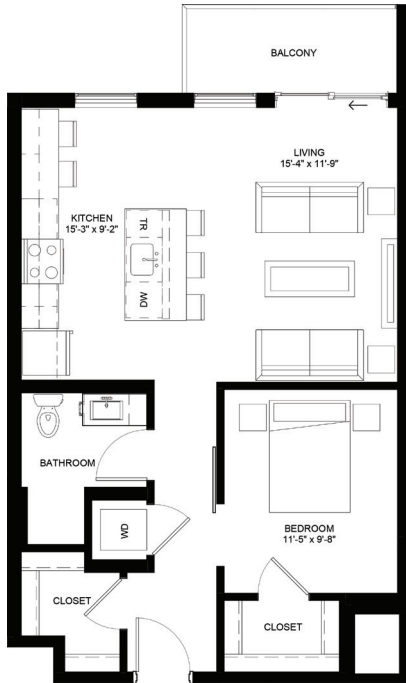

F L O O R P L A N

COLNAGO

1 BEDROOM ALCOVE • 1 BATHROOM
760 SQUARE FEET

Floor plans are artist renderings. Subject to change.

29BRYANT
APARTMENTS

COLNAGO

1 BEDROOM ALCOVE • 1 BATHROOM
760 SQUARE FEET

29BRYANT
APARTMENTS

Floor plans are artist renderings. Subject to change.

NOTES

BUILDING LEVELS:

- 1
- 2
- 3
- 4
- 5
- 6

2934 BRYANT AVENUE SOUTH
MINNEAPOLIS, MN 55408

612.230.8621

INFO@29BRYANTAPARTMENTS.COM

29BRYANTAPARTMENTS.COM