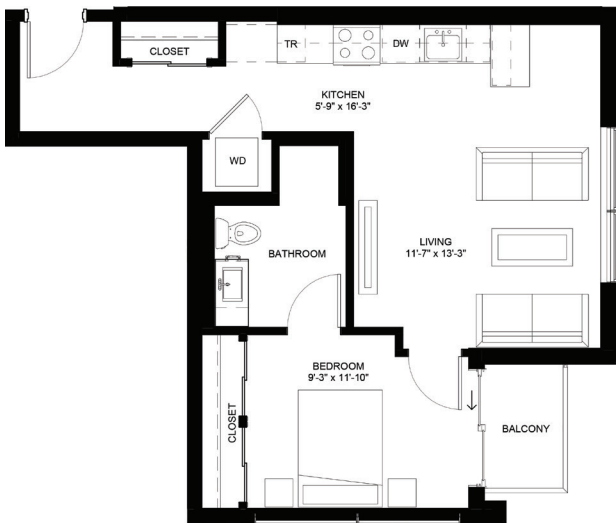

FLOOR PLAN

ORBEA

1 BEDROOM • 1 BATHROOM
635 SQUARE FEET

Floor plans are artist renderings. Subject to change.

29BRYANT
APARTMENTS

ORBEA

1 BEDROOM • 1 BATHROOM
635 SQUARE FEET

29BRYANT

APARTMENTS

NOTES

BUILDING LEVELS:

2934 BRYANT AVENUE SOUTH
MINNEAPOLIS, MN 55408

612.230.8621

INFO@29BRYANTAPARTMENTS.COM

29BRYANTAPARTMENTS.COM

Floor plans are artist renderings. Subject to change.