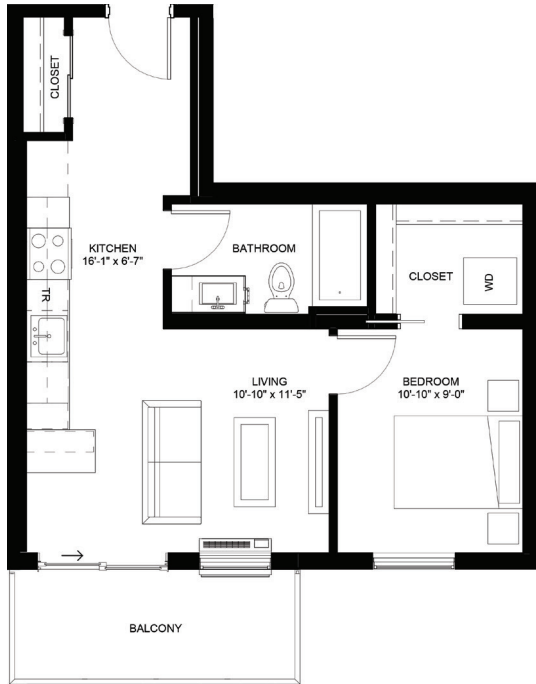

FLOOR PLAN

JAMIS

1 BEDROOM • 1 BATHROOM
580 SQUARE FEET

Floor plans are artist renderings. Subject to change.

29BRYANT
APARTMENTS

JAMIS

1 BEDROOM • 1 BATHROOM
580 SQUARE FEET

29BRYANT
APARTMENTS

Floor plans are artist renderings. Subject to change.

NOTES

BUILDING LEVELS:

- 1
- 2
- 3
- 4
- 5
- 6

2934 BRYANT AVENUE SOUTH
MINNEAPOLIS, MN 55408

612.230.8621

INFO@29BRYANTAPARTMENTS.COM

29BRYANTAPARTMENTS.COM