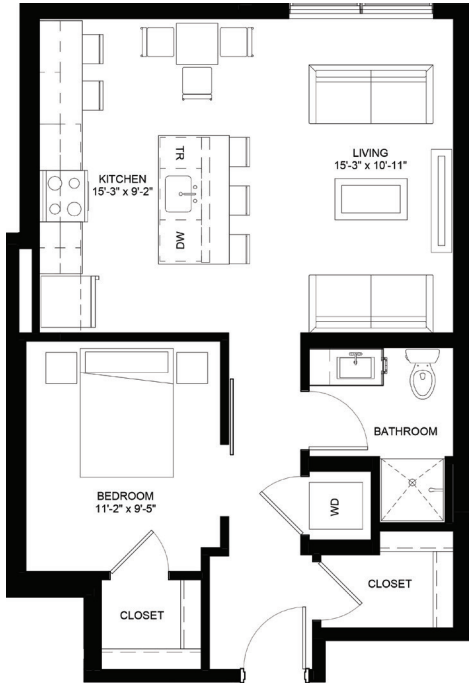

# CERVELO

1 BEDROOM ALCOVE • 1 BATHROOM  
660 SQUARE FEET

*Floor plans are artist renderings. Subject to change.*

**29BRYANT**  
APARTMENTS

# CERVELO

1 BEDROOM ALCOVE • 1 BATHROOM  
660 SQUARE FEET

29BRYANT  
APARTMENTS

Floor plans are artist renderings. Subject to change.