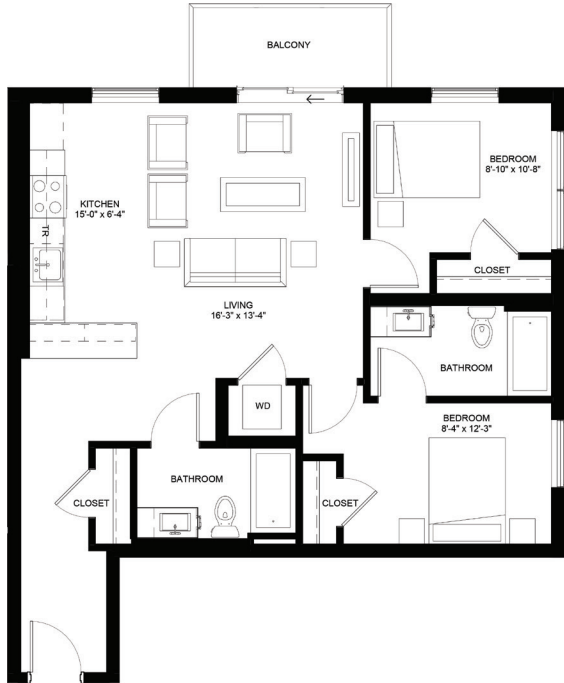

FLOOR PLAN

BIANCHI

2 BEDROOM • 2 BATHROOM
970 SQUARE FEET

Floor plans are artist renderings. Subject to change.

29BRYANT
APARTMENTS

BIANCHI

2 BEDROOM • 2 BATHROOM
970 SQUARE FEET

29BRYANT
APARTMENTS

Floor plans are artist renderings. Subject to change.

NOTES

BUILDING LEVELS:

2934 BRYANT AVENUE SOUTH
MINNEAPOLIS, MN 55408

612.230.8621

INFO@29BRYANTAPARTMENTS.COM

29BRYANTAPARTMENTS.COM